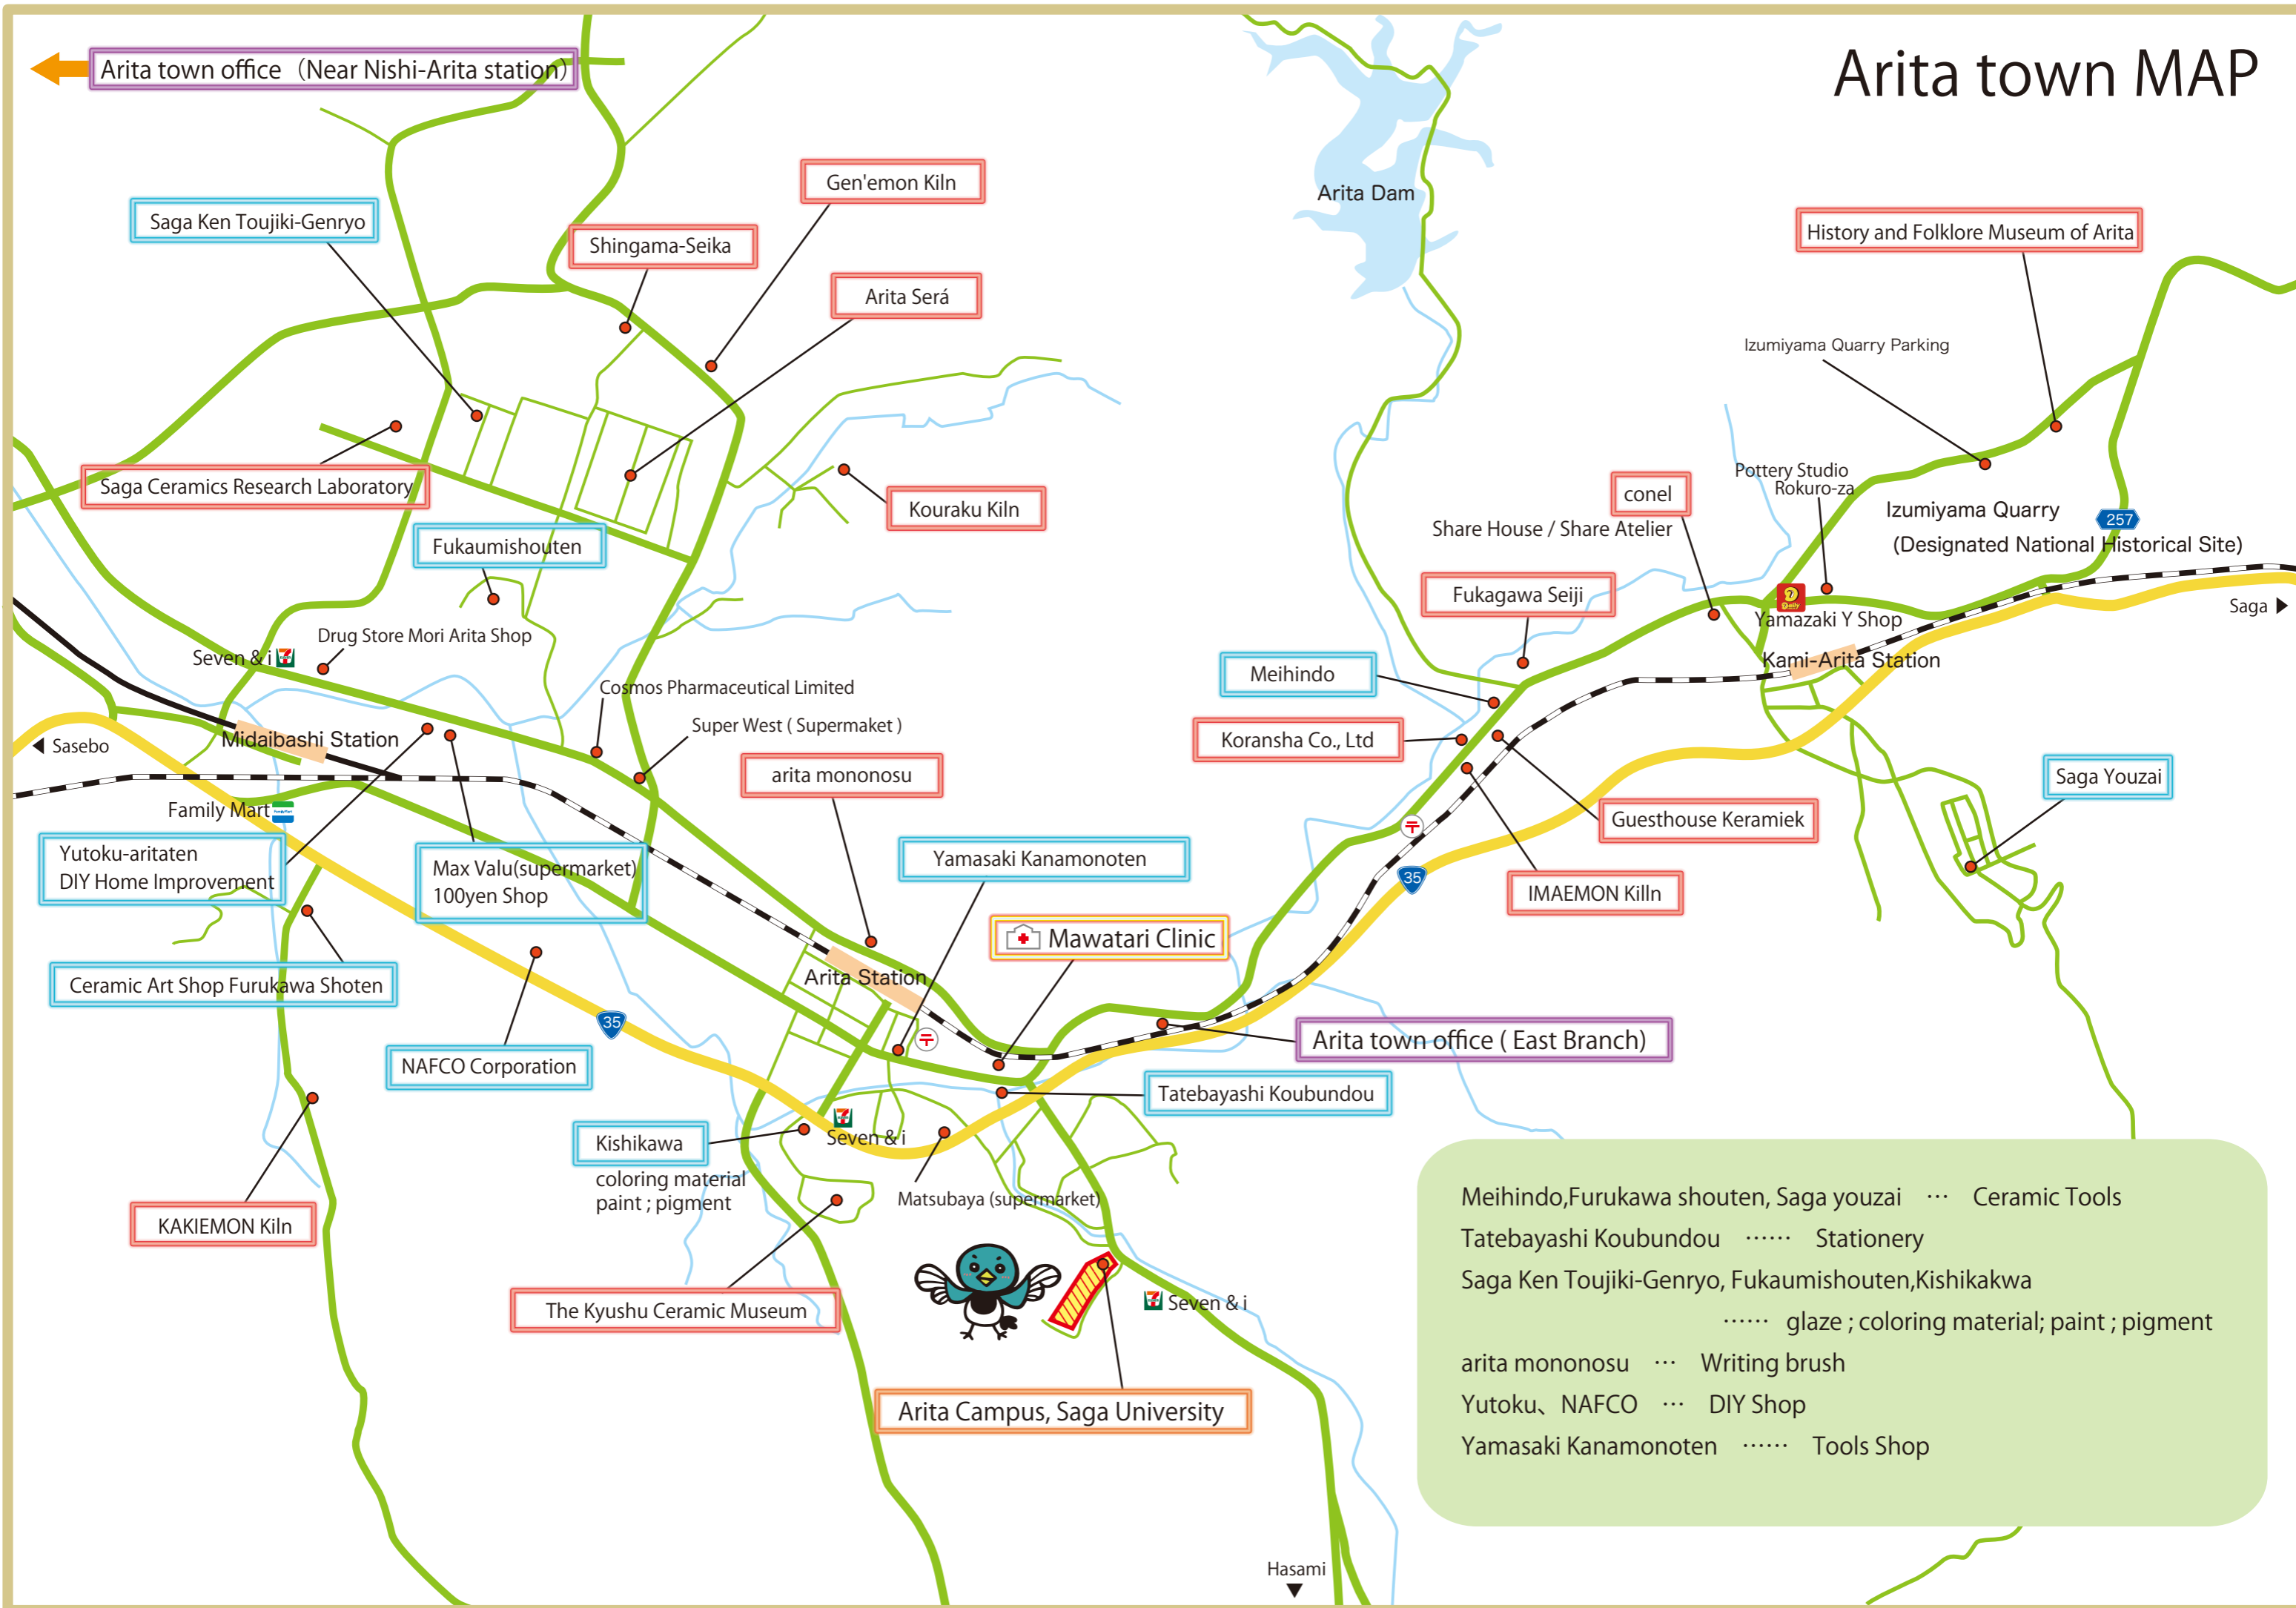

# Arita town MAP

Meihindo, Furukawa shouten, Saga youzai ... Ceramic Tools  
 Tatebayashi Koubundou ..... Stationery  
 Saga Ken Toujiki-Genryo, Fukaumishouten, Kishikakwa  
 ..... glaze ; coloring material; paint ; pigment  
 arita mononosu ... Writing brush  
 Yutoku, NAFCO ... DIY Shop  
 Yamasaki Kanamonoten ..... Tools Shop

Arita town office (Near Nishi-Arita station)

Saga Ken Toujiki-Genryo

Shingama-Seika

Gen'emon Kiln

Arita Será

History and Folklore Museum of Arita

Saga Ceramics Research Laboratory

Fukaumishouten

Kouraku Kiln

Izumiyama Quarry Parking

Pottery Studio Rokuro-za

Izumiyama Quarry (Designated National Historical Site)

Drug Store Mori Arita Shop

Cosmos Pharmaceutical Limited

Super West ( Supermaket )

Share House / Share Atelier